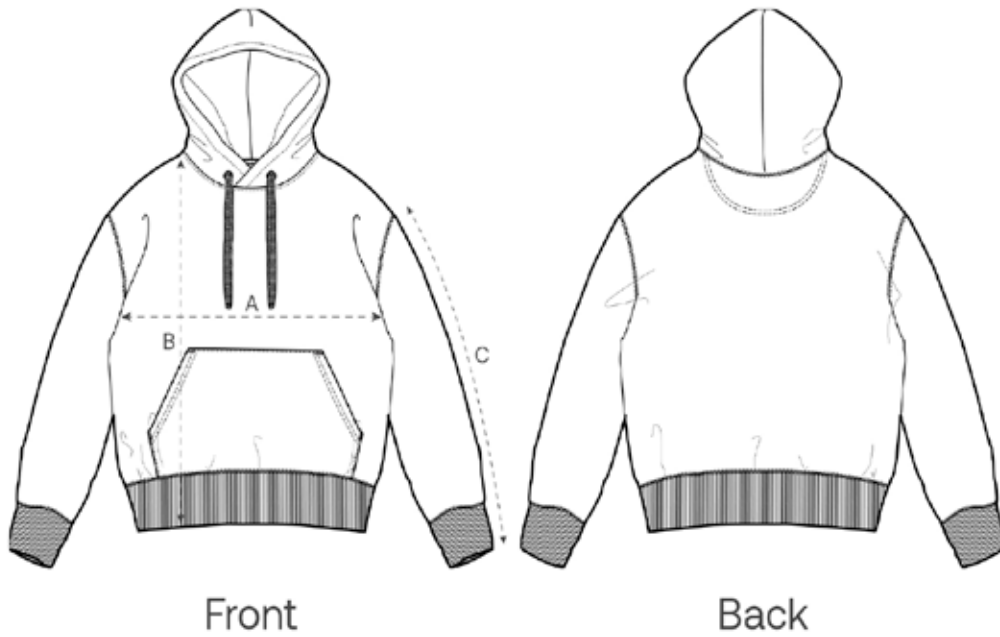

COOL
HEATHER
GREY

MID
HEATHER
GREY

HEATHER
HAZE

HEATHER
GREY

ECO
HEATHER

Couleurs disponibles sur commande

SWEAT CAPUCHE PREMIUM BIO

Measurement in cm	XXS	XS	S	M	L	XL	XXL	3XL	4XL	5XL
A - Half Chest	51	53	55	59	62	65	69	73	78	83
B - Body Length	64	67	71	74	76	78	80	82	84	85
C - Sleeve Length	58.5	60.5	64.5	66.5	68.5	69	69.5	69.5	69.5	69.5